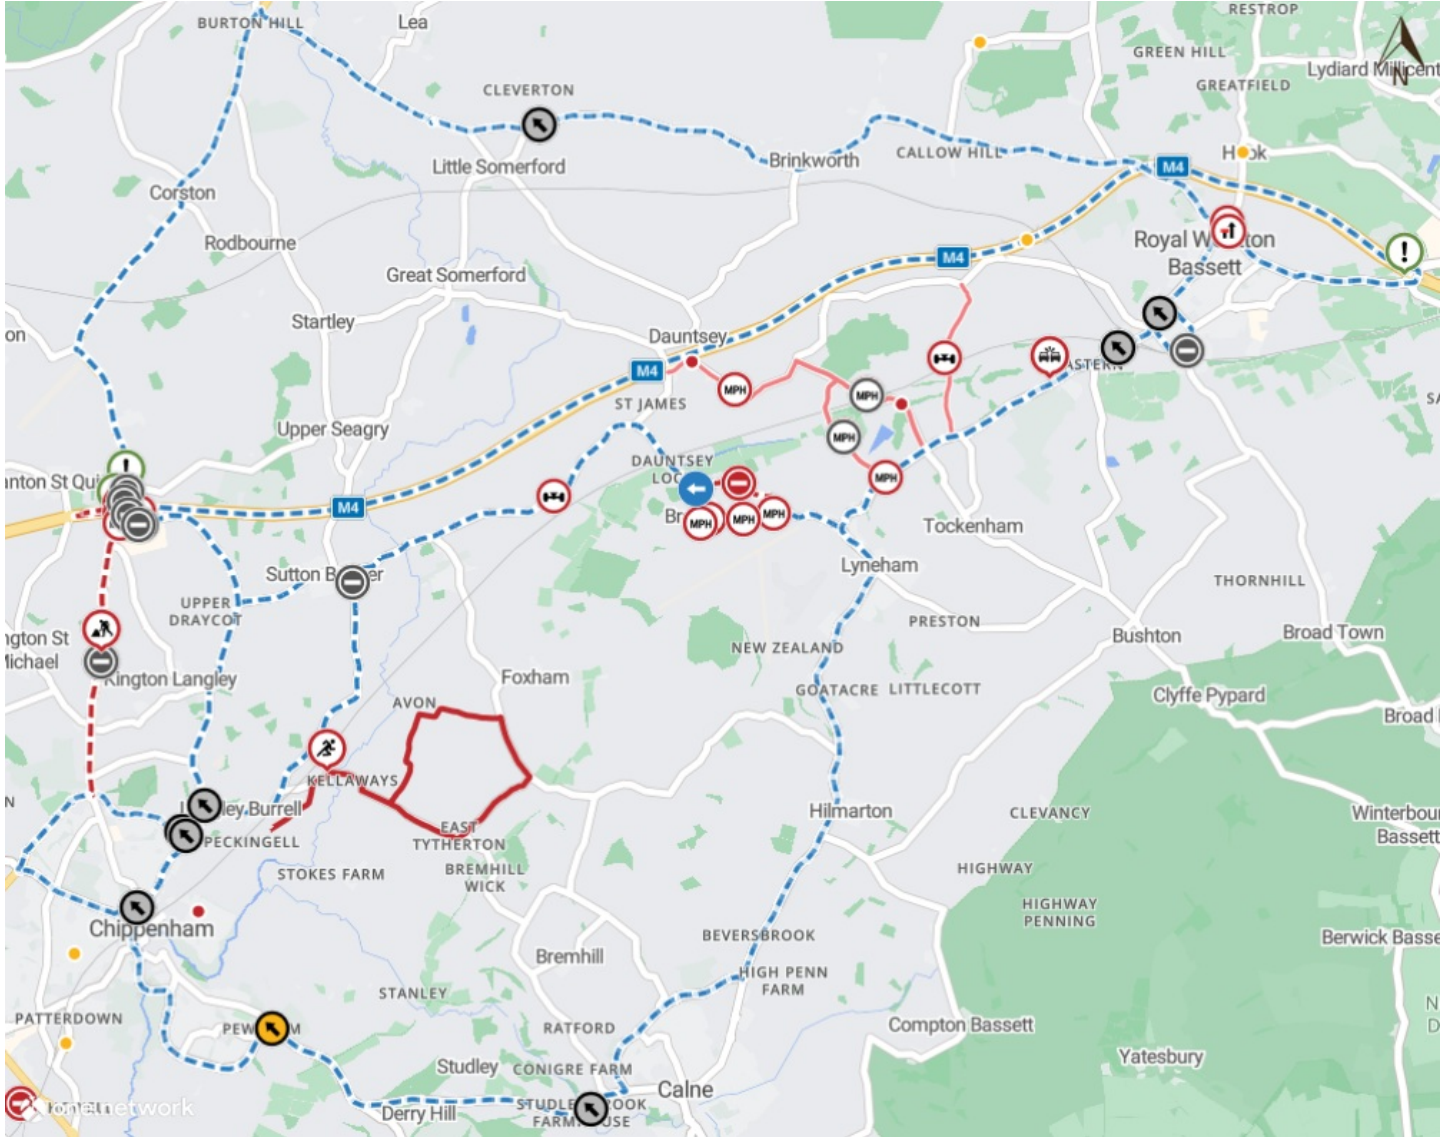

## Indicative Plan : M4 J17 Roundabout surfacing/lining works

Map data © [MapTiler](#) © [OpenStreetMap contributors](#)